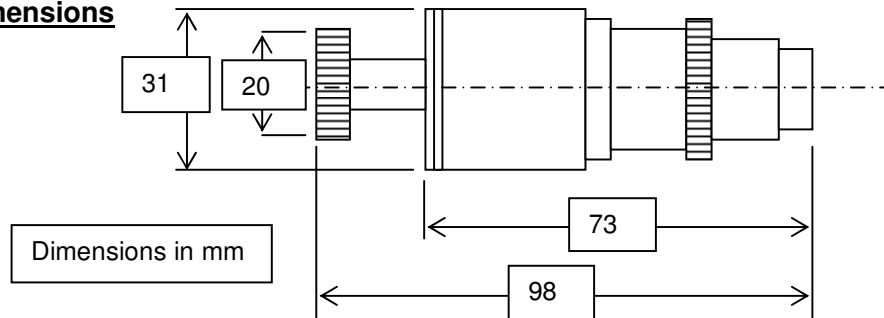

- Improved traction (reduced wheelspin) due to more tread on the ground.
- Reduced ground pressure (reduced sinkage) due to bigger footprint.
- A reduction in road damage, i.e. washboarding, on tracks.
- A reduction in soil damage on sensitive or cultivated ground.
- Improved ride for driver and cargo.
- Reduction in punctures on hard stony track

## The CB Tyre Deflation Valve

The Tyre Deflation valve is a multi setting unit allowing the operator to select a suitable pressure for a particular duty (track, sand, emergency etc.). Up to six different settings are possible although 2 or 3 are usual. When the pressure is selected by twisting and pushing the plunger into the marked slot, the valve is screwed onto the tyre valve and the tyre pressure reduces to that required and shuts off. CB Developments can determine the pressures that are required from the vehicle details, however, the three standard 6-setting valves cover most 4x4 applications (2-12 psi, 10-20 psi and 14-24 psi) Tyre Deflation Valves can be supplied in normal car/truck valve size or earthmover valve size. The faster earthmover deflation valve can be used on normal heavy vehicles by use of the CB Lo-Flo adapter (See separate sheet).

## Leading Dimensions